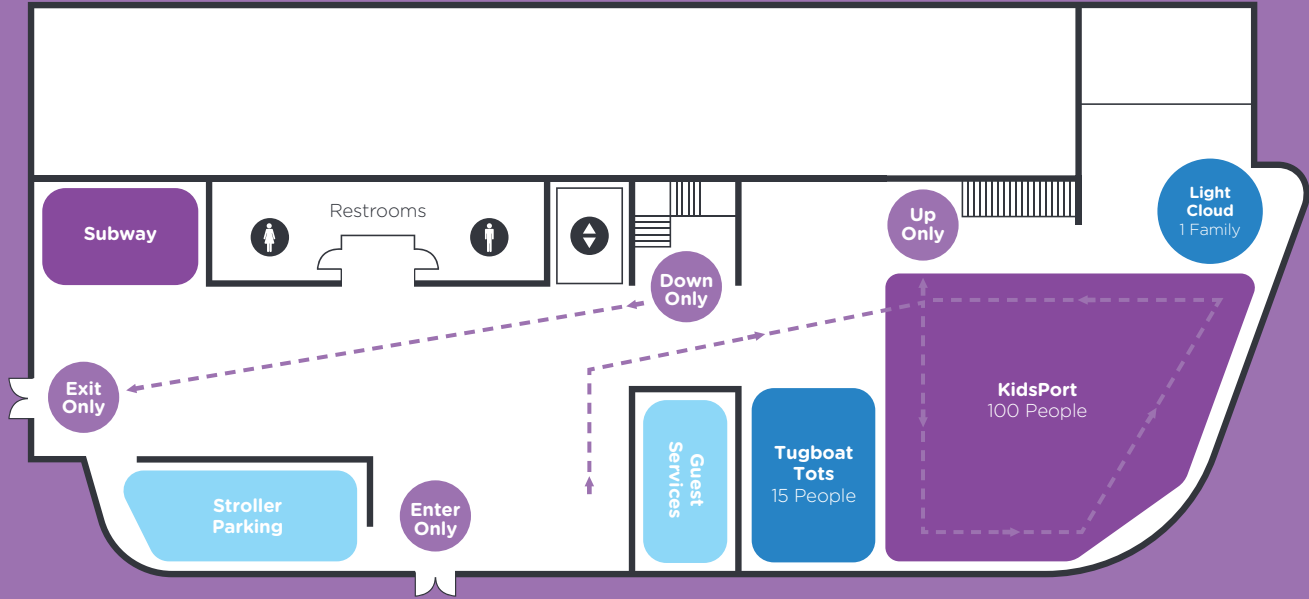

Level 1

Level 2

Closed Monday

Tuesday-Friday 10am-5pm

Saturday 10am-6pm

Sunday 1-6pm

cleansafe fun

GlazerMuseum.org/cleansafefun