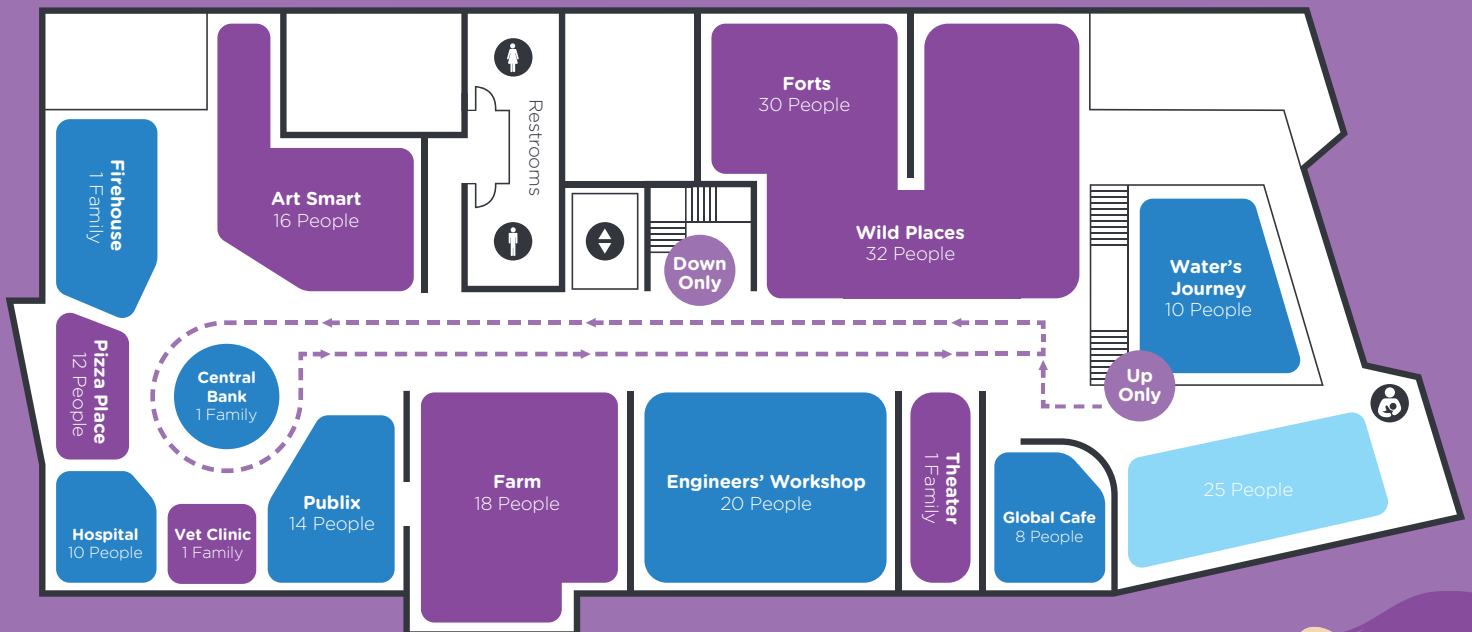

Level 1

Level 2

Closed Monday

Tuesday-Friday 10am-5pm

Saturday 10am-6pm

Sunday 1-6pm

cleansafe fun

GlazerMuseum.org/cleansafefun