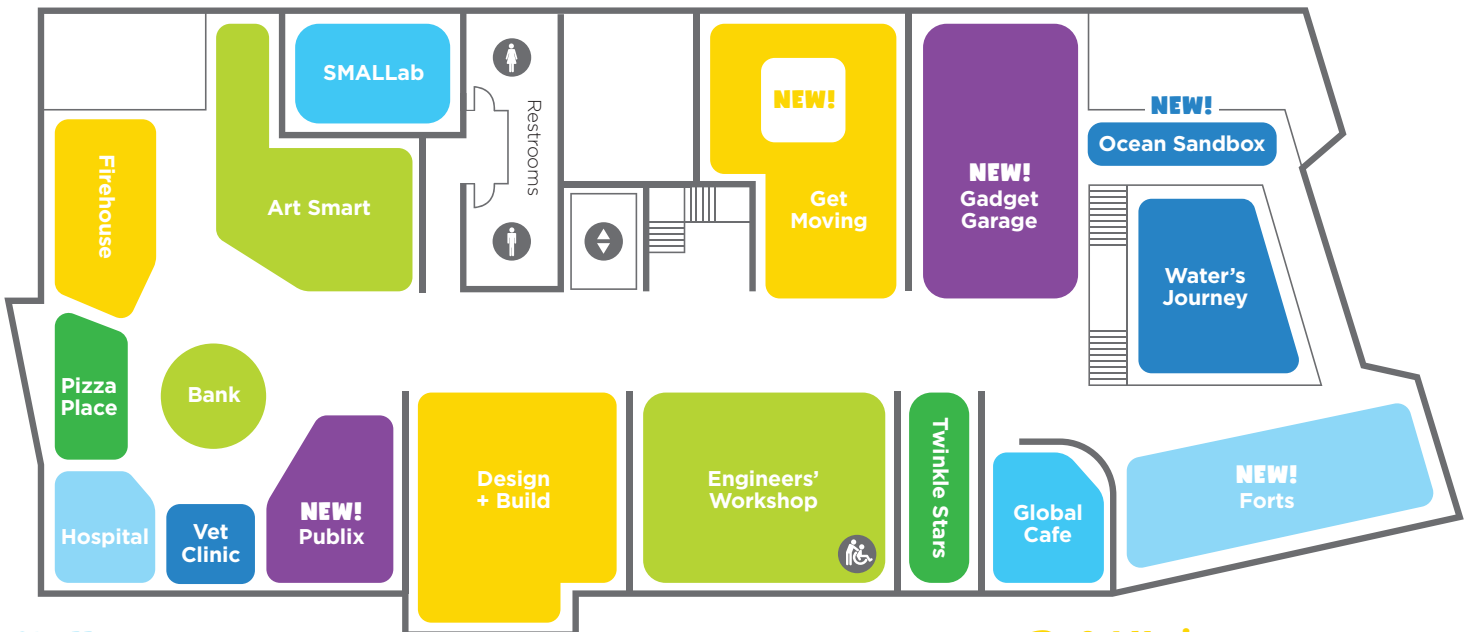

### SUBWAY, PLAY2GO TOYSTORE

Refuel after a long day of play at the Museum's **Subway**. Then stop by the **Play2Go Toystore** to continue the learning at home with items from some of the Museum's most loved exhibits.

**Tugboat Tots, Ages 0-3**  
Captain a tugboat and fish off a dock

**KidsPort**  
Get wet and make waves in Tampa's Port

**Cruiseship**  
Climb aboard a ship and dig for treasure

## Level 2

- SMALLab**  
Engage in a motion-capture experience
- Art Smart**  
Paint, dance, sculpt, and innovate
- Firehouse**  
Slide down a firepole and drive to the rescue
- Pizza Place**  
Cook up something for your friends
- Hospital**  
Explore the human body and healthy living
- Vet Clinic**  
Nurse an animal back to health
- Publix**  
Work and shop at a supermarket
- Central Bank**  
Try your math skills to launch a rocket
- Design + Build**  
Be a plumber, gardner, and crane operator

- Get Moving**  
Race, jump, and climb in Free Play
- Gadget Garage**  
Explore the art of gadgets and robotics
- Water's Journey + Ocean Sandbox**  
Climb through the water cycle or shape sand to create a moving underwater world
- Forts**  
Construct an epic fortress and reading spot
- Global Cafe, Pagoda + Drum Hut**  
Explore cultures through dress, music, language, maps, and food
- Twinkle Stars Theater**  
Perform or direct the perfect dramatic tale
- Engineers' Workshop**  
Create and test the best paper airplane