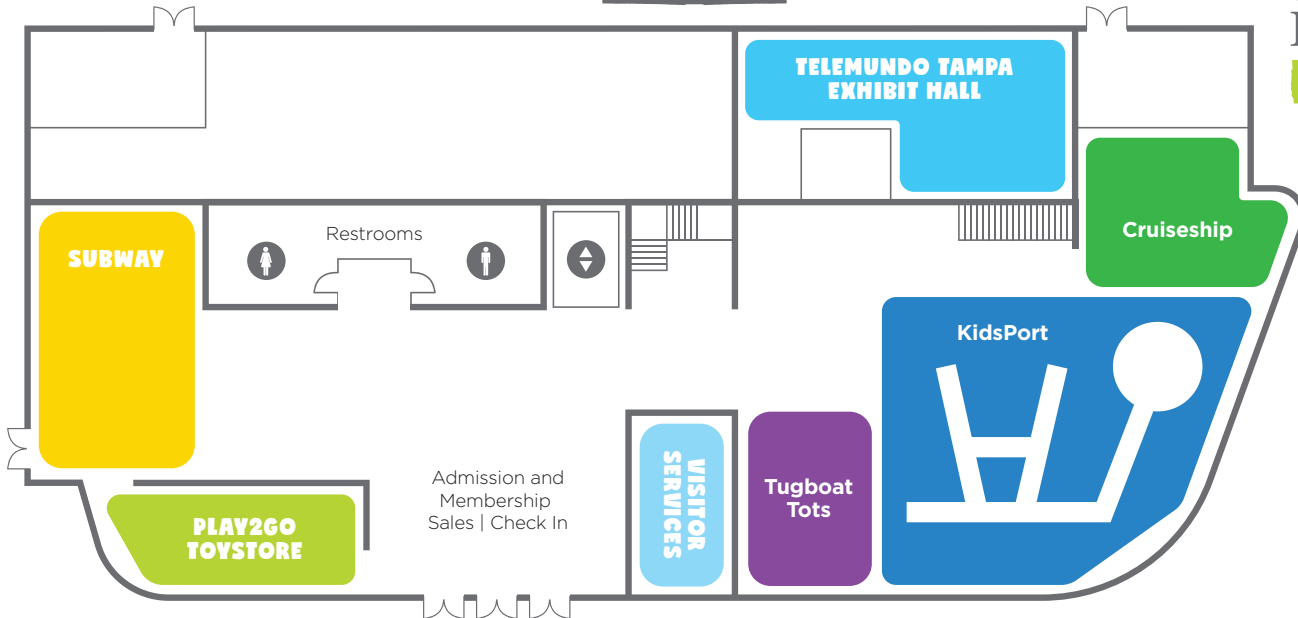

### SUBWAY, PLAY2GO TOYSTORE

Refuel after a long day of play at the Museum's **Subway**. Then stop by the **Play2Go Toystore** to continue the learning at home with items from some of the Museum's most loved exhibits.

**Tugboat Tots, Ages 0-3**  
Captain a tugboat and fish off a dock

**KidsPort**  
Get wet and make waves in Tampa's Port

**Cruiseship**  
Climb aboard a ship and dig for treasure

## Level 2

- SMALLab**  
Engage in a motion-capture experience
- Art Smart**  
Paint, dance, sculpt, and innovate
- Firehouse**  
Slide down a firepole and drive to the rescue
- Pizza Place**  
Cook up something for your friends
- Hospital**  
Explore the human body and healthy living
- Vet Clinic**  
Nurse an animal back to health
- Publix**  
Work and shop at a supermarket
- Central Bank**  
Try your math skills to launch a rocket
- Design + Build**  
Be a plumber, gardner, and crane operator

- Get Moving**  
Race, jump, and climb in Free Play
- Gadget Garage**  
Explore the art of gadgets and robotics
- Water's Journey + Ocean Sandbox**  
Climb through the water cycle or shape sand to create a moving underwater world
- Forts**  
Construct an epic fortress and reading spot
- Global Cafe, Pagoda + Drum Hut**  
Explore cultures through dress, music, language, maps, and food
- Twinkle Stars Theater**  
Perform or direct the perfect dramatic tale
- Engineers' Workshop**  
Create and test the best paper airplane